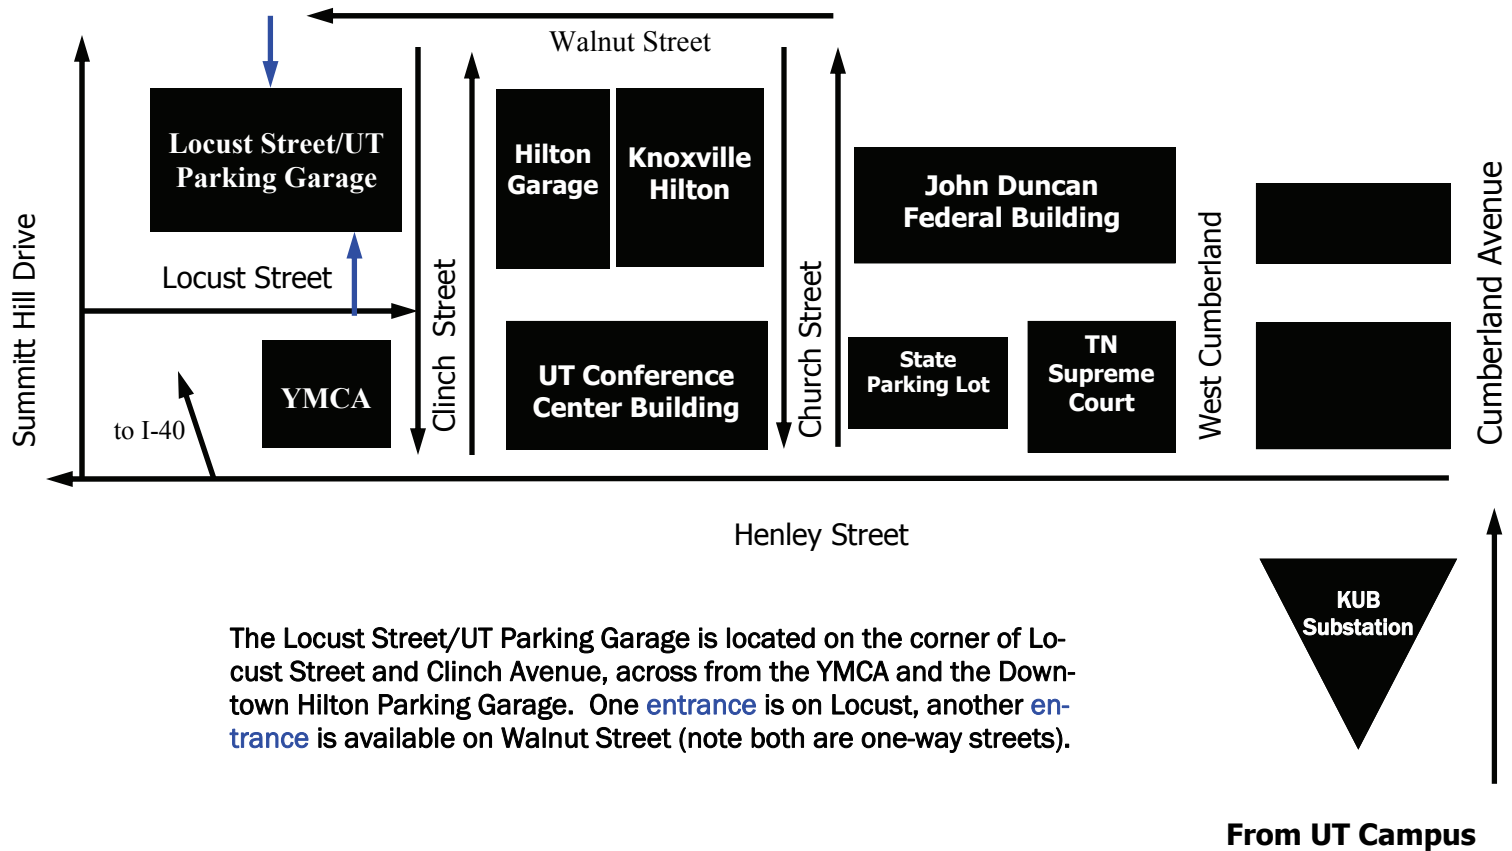

# Map to the Locust Street Parking Garage From the UT Campus

The Locust Street/UT Parking Garage is located on the corner of Locust Street and Clinch Avenue, across from the YMCA and the Downtown Hilton Parking Garage. One **entrance** is on Locust, another **entrance** is available on Walnut Street (note both are one-way streets).